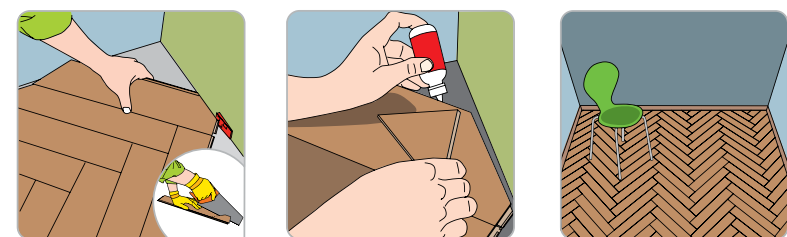

Mosaic Installation

Maintenance