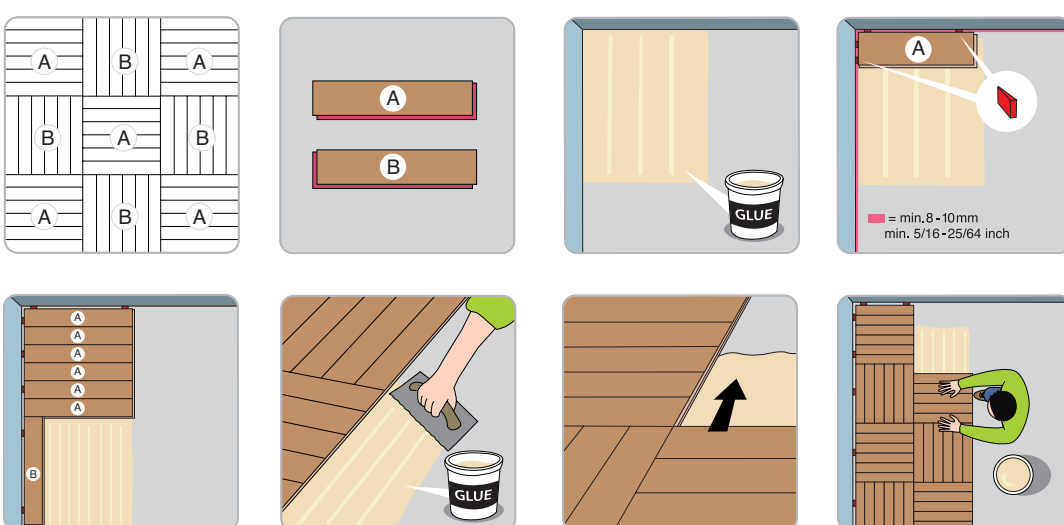

Mosaic Installation

Maintenance