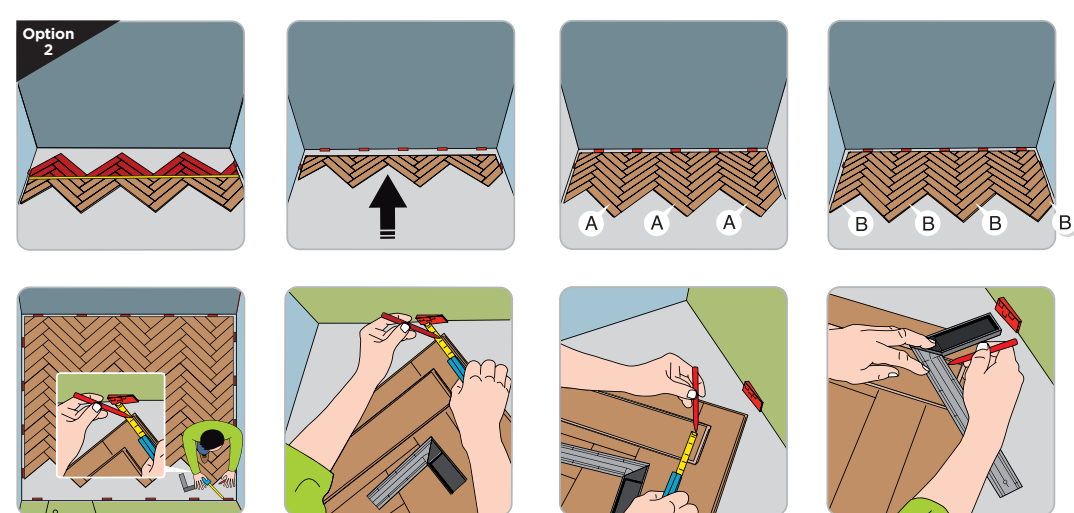

24

1,02 m² 504 L x 84 W x 8 TH (mm)
10,94 ft² 19,84 L x 3,31 W x 0,31 TH (inch)

WWW.BERRYALLOC.COM

Chateau

General instructions

Herringbone Installation

Shipdeck Installation

Ladder Installation