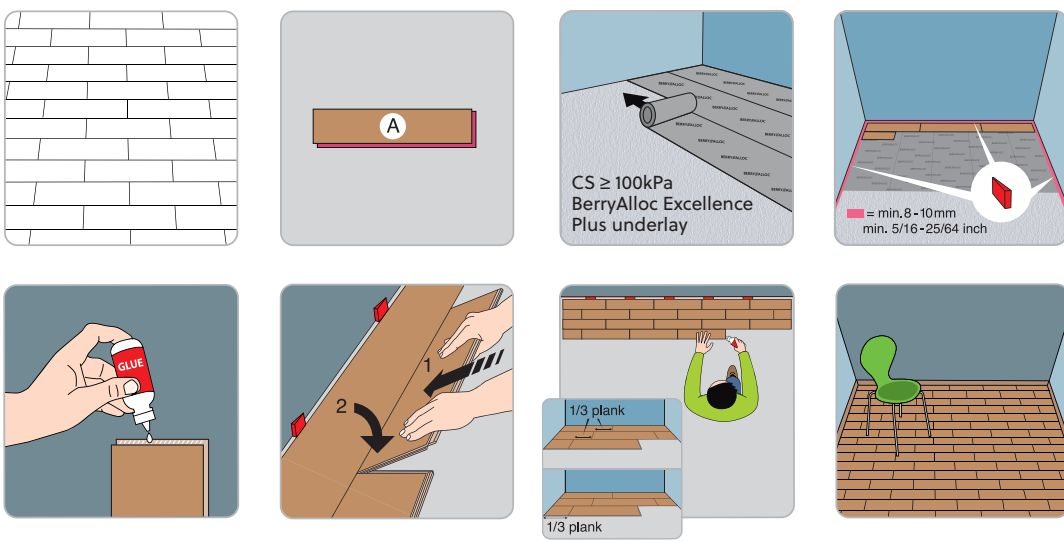

24

1,02 m² 504 L x 84 W x 8 TH (mm)
10,94 ft² 19,84 L x 3,31 W x 0,31 TH (inch)

WWW.BERRYALLOC.COM

Chateau

General instructions

Herringbone Installation

Shipdeck Installation

Ladder Installation