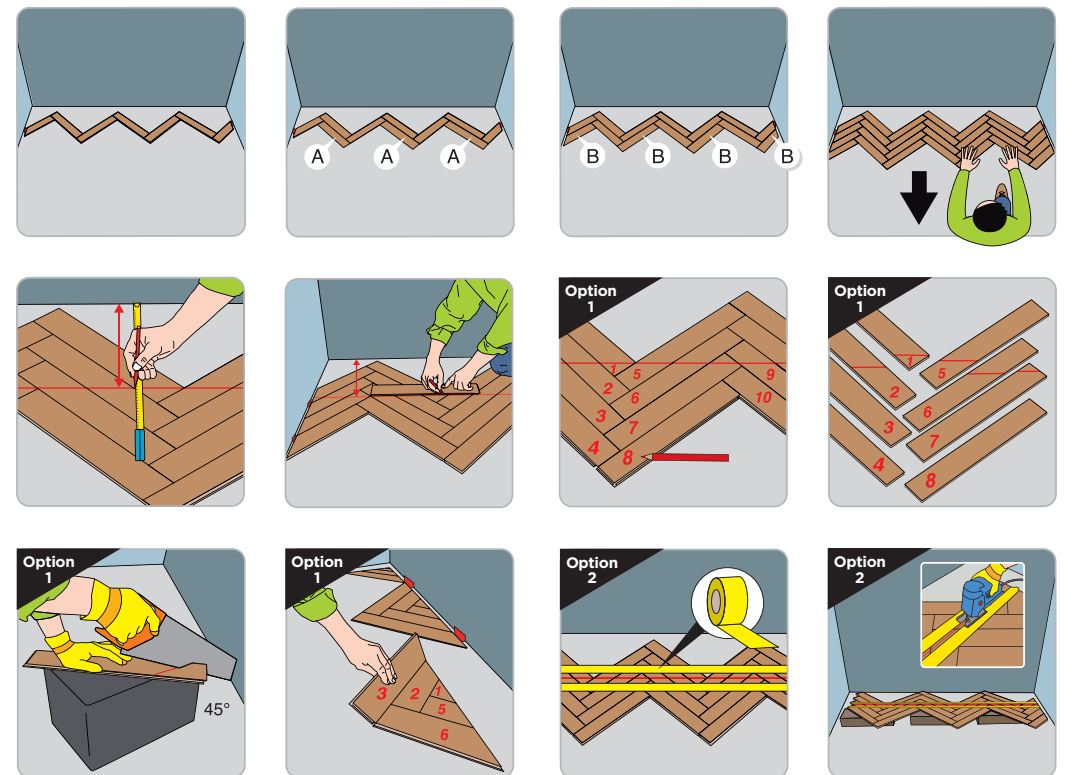

24

1,02 m² 504 L x 84 W x 8 TH (mm)
10,94 ft² 19,84 L x 3,31 W x 0,31 TH (inch)

WWW.BERRYALLOC.COM

Chateau

General instructions

Herringbone Installation

Shipdeck Installation

Ladder Installation