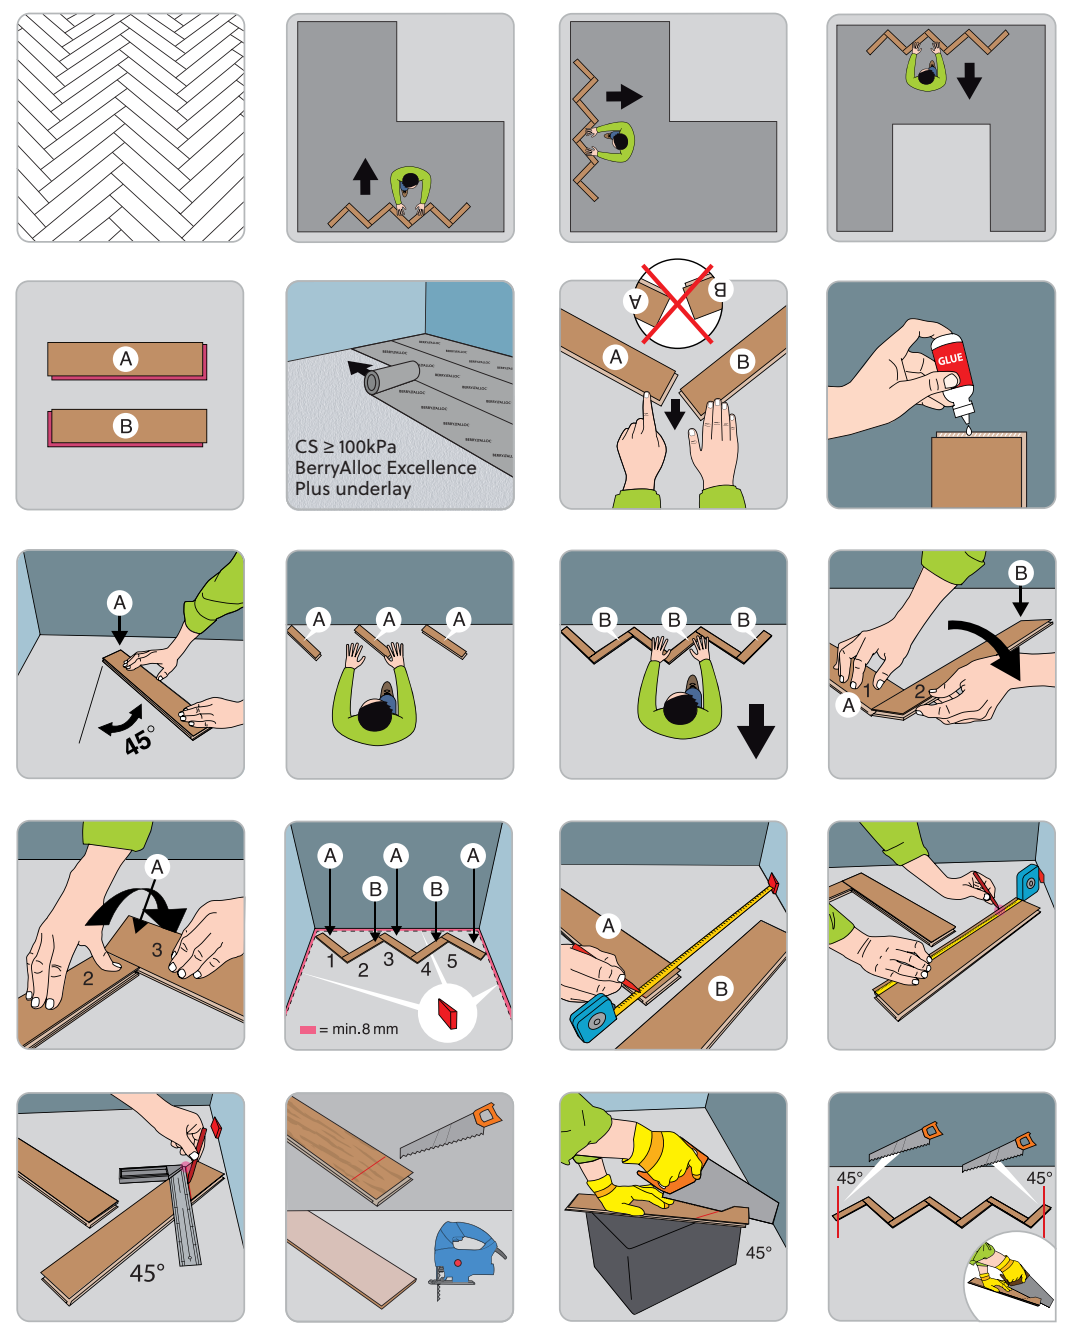

24

1,02 m² 504 L x 84 W x 8 TH (mm)
10,94 ft² 19,84 L x 3,31 W x 0,31 TH (inch)

WWW.BERRYALLOC.COM

Chateau

General instructions

Herringbone Installation

Shipdeck Installation

Ladder Installation