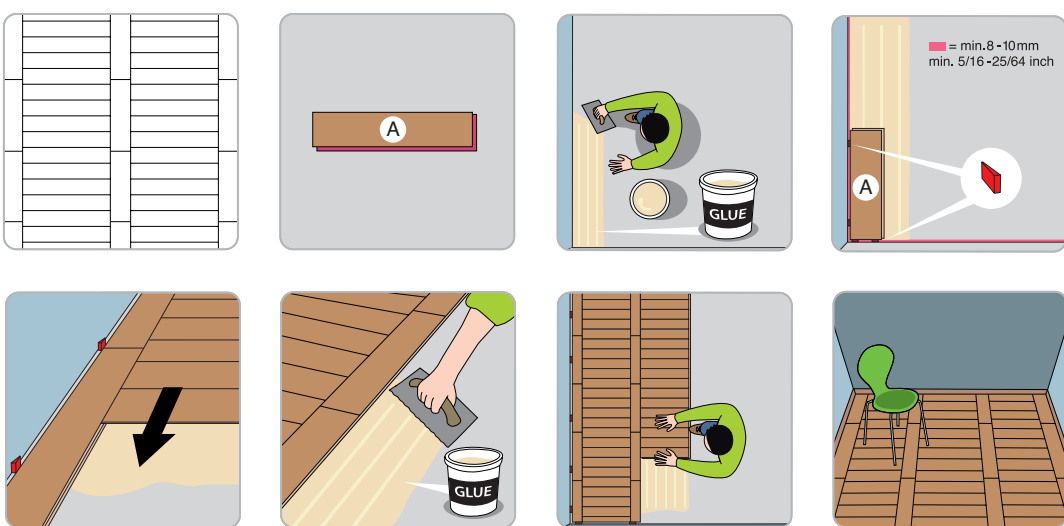

24

1,02 m² 504 L x 84 W x 8 TH (mm)
10,94 ft² 19,84 L x 3,31 W x 0,31 TH (inch)

WWW.BERRYALLOC.COM

Chateau

General instructions

Herringbone Installation

Shipdeck Installation

Ladder Installation